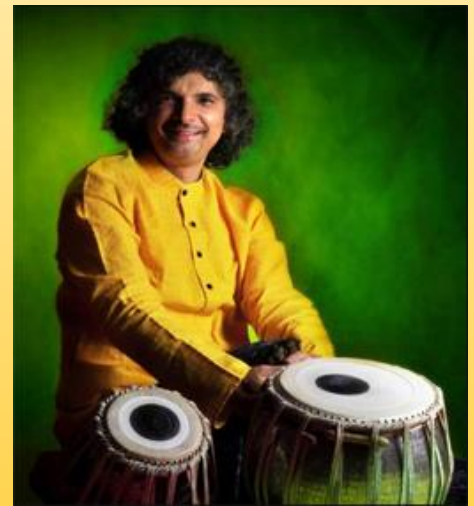

Venue: At Kemp Recital Hall at ISU, Bloomington, IL.

Date and Time: Sunday 14th May 6:15 PM to 8:15 PM

Ticket: 15$ (Free for IMS Members and ISU Faculty and Students)

For Information, tickets and sponsorship please contact

Prasanna Mate – 309-664-6043

Manpreet Bedi – 309-826-6129

www.indianmusicsociety.org